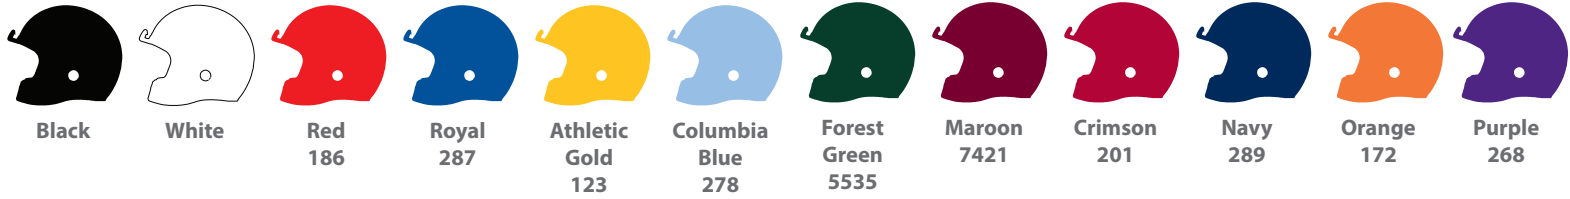

# COLOR CHART

Specified in Pantone type  
"C" (Coated) colors.

## Helmet Colors

## Face Mask Colors

## Longneck Bottle It! Colors